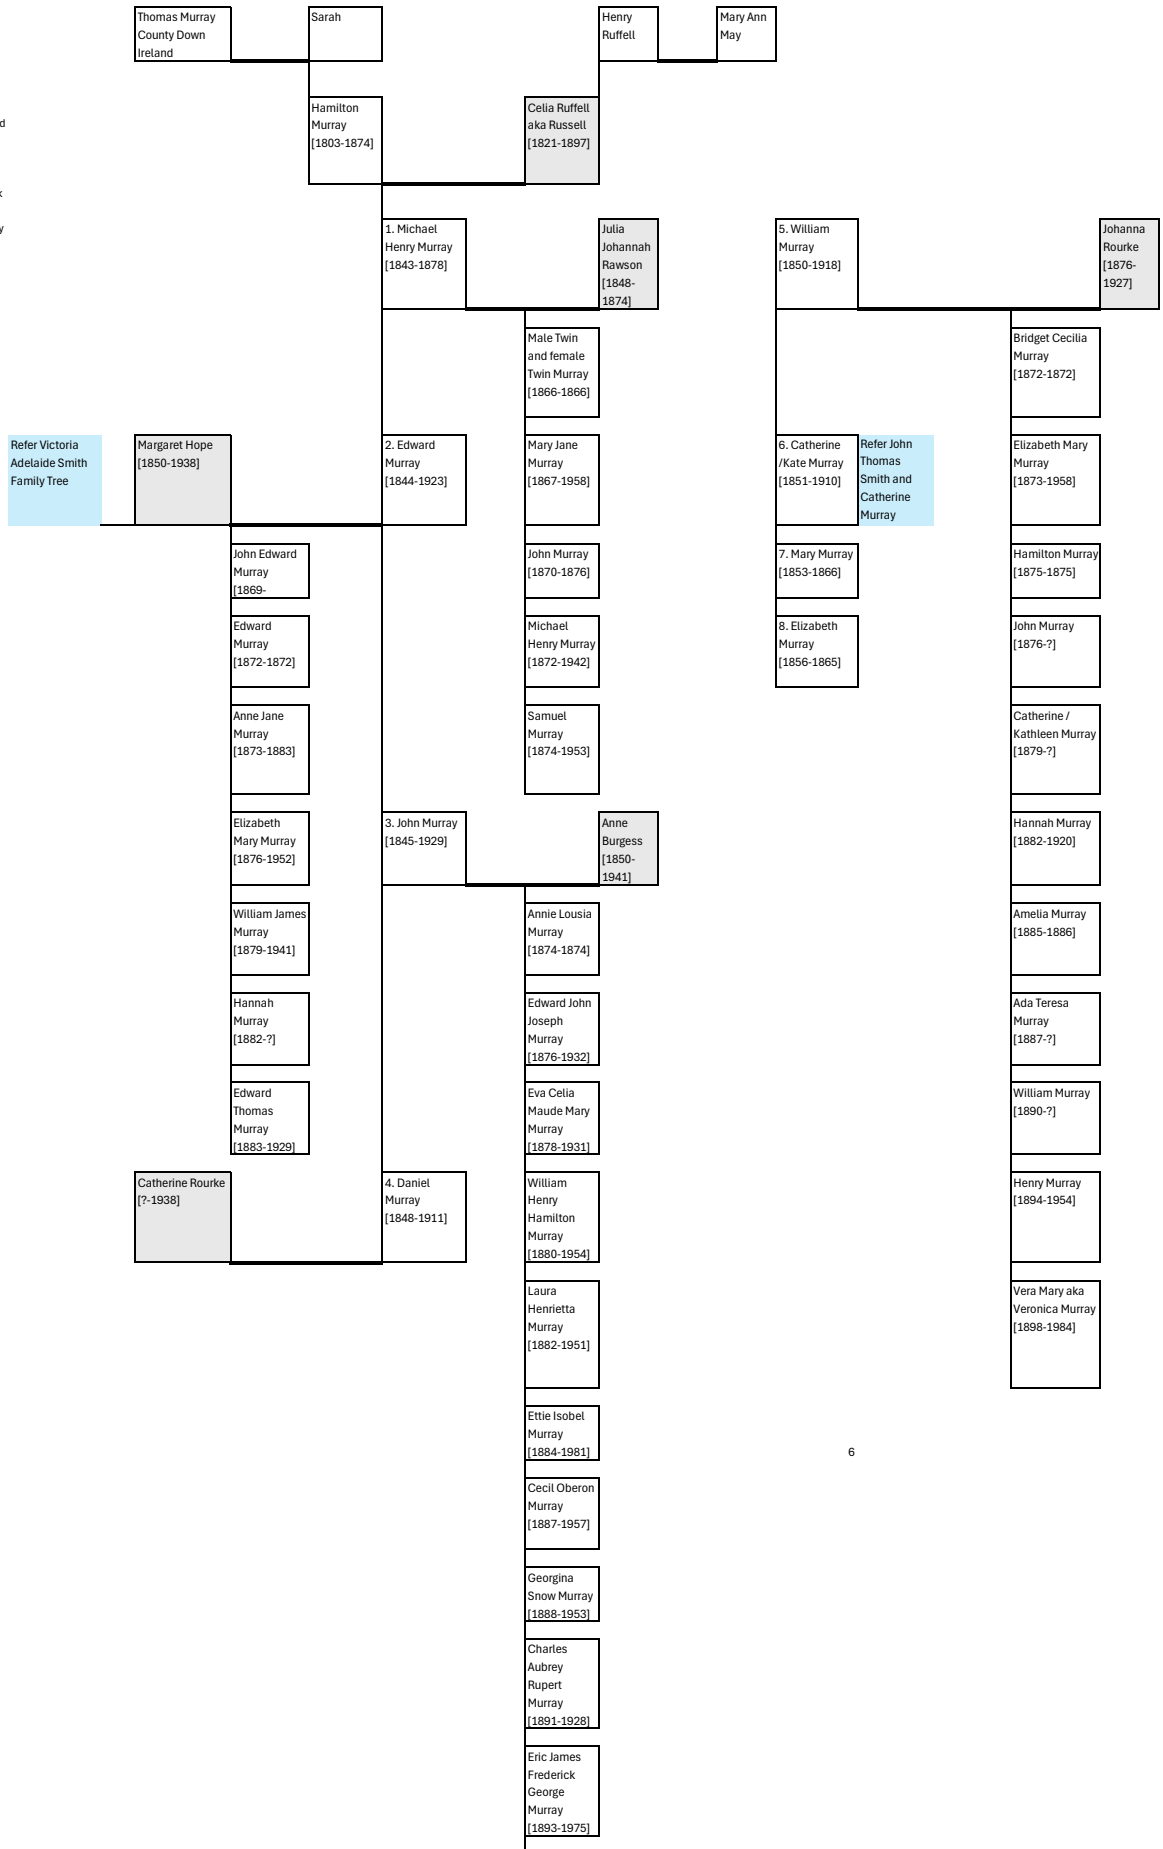

Key

- spouse
- maternal line
- direct
- descendant
- married hard
- bottom line
- bottom dotted
- line not married or a left dotted
- line is
- illegitimate
- direct line-dark
- left line
- separate family tree